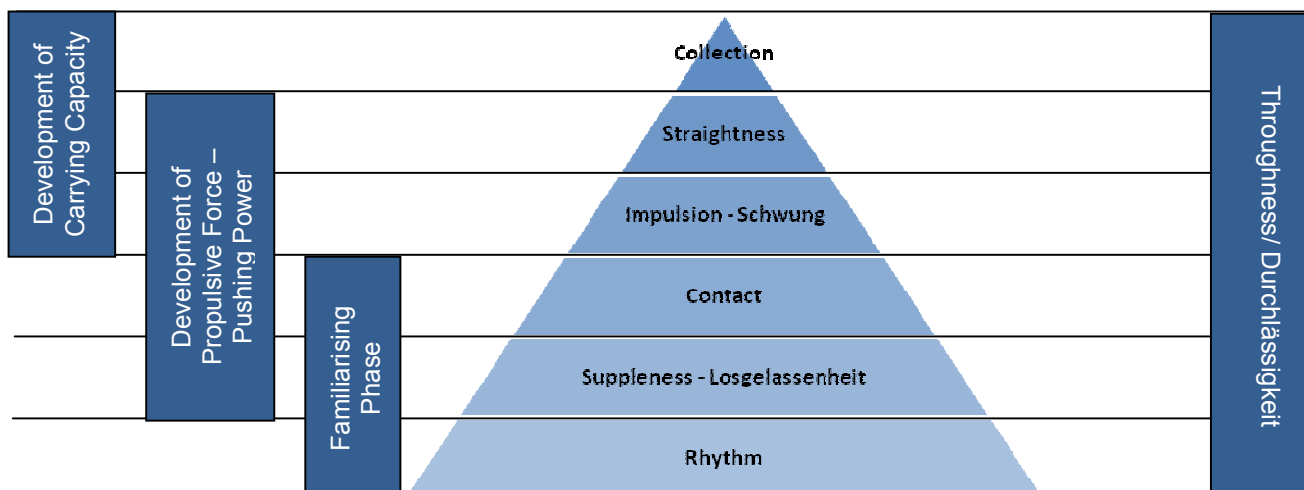

Quote:

"An amateur will practice until they can get it right, a professional will practice until they can't get it wrong"

GN Equestrian Coaching

The German Training Scale

The theory behind the training of the dressage horse is completely based on a concept called the 'Training Scale'. The scale should be used, as it says, for training the horse, but judges also follow it when they are judging. If you work from the bottom to the top, you will be able to achieve the aim of dressage – which is to develop the horse into a happy athlete through harmonious education, and as a result, make the horse calm, supple, loose and flexible, but also confident, attentive, and keen, therefore achieving perfect understanding with the rider. It should be noted that the pre-requirements to beginning the scale include giving the horse a basic education in the 'go', 'stop' and 'turn' aids.